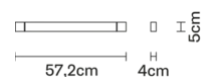

Pivot F39G0101

Vittorio Massimo

Description

Wall/ceiling lamp with white painted aluminium structure. Adjustable light fitting.

Dimensions

Materials

Aluminium

Colour

Weights and packaging

Net weight: 0.445kg

Numbers of boxes: 1 x

Gross weight: 1kg

Box dimensions: 0.61 x 0.08 x 0.08 m

Specs

IP40 