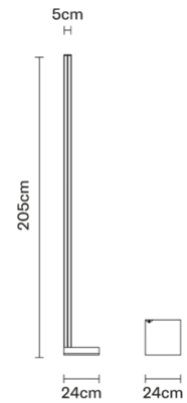

Pivot F39C0276

Vittorio Massimo

Description

Floor lamp with bronze anodized aluminium structure.

Dimensions

Materials
Aluminium

Colour
Bronze

Family overview

Voltage
220-240V

Dimmable LED
PUSH

Light source and alternatives

LED 1 x 90W
2700K
CRI 90+

Included accessories

LED, Dimmable electronic driver

Weights and packaging

Net weight: 7.29kg

Numbers of boxes: 1 x Base

Gross weight: 7.24kg

Box dimensions: 0.36 x 0.36 x 0.15 m

Numbers of boxes: 1 x Beam

Gross weight: 1.91kg

Box dimensions: 0.07 x 0.07 x 2.1 m

Specs

IP40