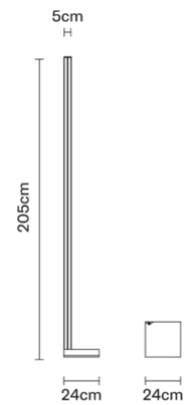

Pivot

F39C0275

Vittorio Massimo

Description

Floor lamp with grey painted aluminium structure.

Dimensions

Materials
Aluminium

Colour
Light grey

Family overview

Voltage
220-240V

Dimmable LED
PUSH

Light source and alternatives

LED 1 x 90W
2700K
CRI 90+

Included accessories

LED, Dimmable electronic driver

Weights and packaging

Net weight: 7.29kg

Numbers of boxes: 1 x Base

Gross weight: 7.24kg

Box dimensions: 0.36 x 0.36 x 0.15 m

Numbers of boxes: 1 x Beam

Gross weight: 1.91kg

Box dimensions: 0.07 x 0.07 x 2.1 m

Specs