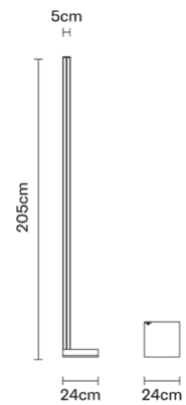

Pivot

F39C0221

Vittorio Massimo

Description

Floor lamp with anthracite painted aluminium structure.

Dimensions

Materials
Aluminium

Colour
Anthracite

Family overview

Voltage
220-240V

Dimmable LED
PUSH

Light source and alternatives

LED 1 x 90W
2700K
CRI 90+

Included accessories

LED, Dimmable electronic driver

Weights and packaging

Net weight: 7.29kg

Numbers of boxes: 1 x Base

Gross weight: 7.24kg

Box dimensions: 0.36 x 0.36 x 0.15 m

Numbers of boxes: 1 x Beam

Gross weight: 1.91kg

Box dimensions: 0.07 x 0.07 x 2.1 m

Specs