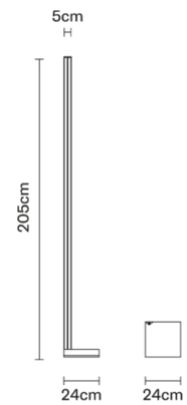

# Pivot F39C0201

Vittorio Massimo

## Description

Floor lamp with white painted aluminium structure.

## Dimensions

Materials  
Aluminium

Colour  
White

## Weights and packaging

Net weight: 7.29kg

Numbers of boxes: 1 x Base

Gross weight: 7.24kg

Box dimensions: 0.36 x 0.36 x 0.15 m

Numbers of boxes: 1 x Beam

Gross weight: 1.91kg

Box dimensions: 0.07 x 0.07 x 2.1 m