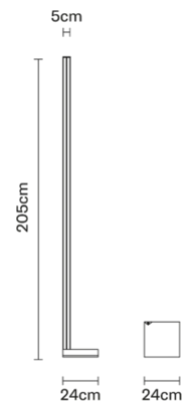

## Pivot F39C0176

Vittorio Massimo

### Dimensions

### Weights and packaging

Net weight: 7.29kg

Numbers of boxes: 1 x Base

Gross weight: 7.24kg

Box dimensions: 0.36 x 0.36 x 0.15 m

Numbers of boxes: 1 x Beam

Gross weight: 1.91kg

Box dimensions: 0.07 x 0.07 x 2.1 m