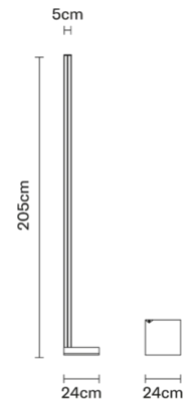

# Pivot F39C0175

Vittorio Massimo

## Description

Floor lamp with grey painted aluminium structure.

## Dimensions

Materials  
Aluminium

Colour  
Light grey

## Weights and packaging

Net weight: 7.29kg

Numbers of boxes: 1 x Base

Gross weight: 7.24kg

Box dimensions: 0.36 x 0.36 x 0.15 m

Numbers of boxes: 1 x Beam

Gross weight: 1.91kg

Box dimensions: 0.07 x 0.07 x 2.1 m