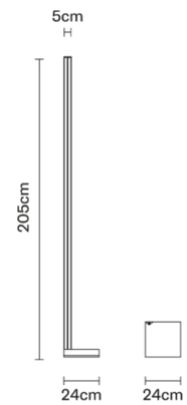

Pivot F39C0121

Vittorio Massimo

Description

Floor lamp with anthracite painted aluminium structure.

Dimensions

Materials
Aluminium

Colour
Anthracite

Family overview

Voltage
220-240V

Dimmable LED
PUSH

Light source and alternatives

LED 1 x 90W
3000K
CRI 90+

Included accessories

LED, Dimmable electronic driver

Weights and packaging

Net weight: 7.29kg

Numbers of boxes: 1 x Base

Gross weight: 7.24kg

Box dimensions: 0.36 x 0.36 x 0.15 m

Numbers of boxes: 1 x Beam

Gross weight: 1.91kg

Box dimensions: 0.07 x 0.07 x 2.1 m

Specs

IP40