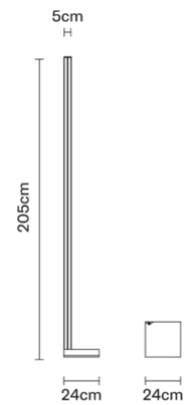

# Pivot

### Description

Floor lamp with white painted aluminium structure.

### Dimensions

Materials  
Aluminium

Colour  
White

### Weights and packaging

Net weight: 7.29kg

Numbers of boxes: 1 x Base

Gross weight: 7.24kg

Box dimensions: 0.36 x 0.36 x 0.15 m

Numbers of boxes: 1 x Beam

Gross weight: 1.91kg

Box dimensions: 0.07 x 0.07 x 2.1 m