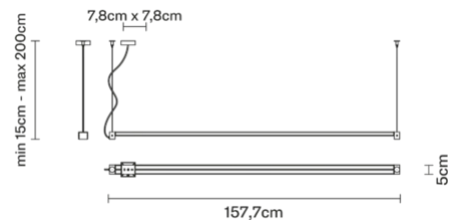

### Dimensions

### Weights and packaging

Net weight: 2.575kg  
Numbers of boxes: 1 x  
Gross weight: 2.5kg  
Box dimensions: 1.71 x 0.33 x 0.21 m