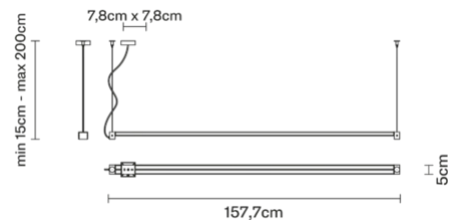

Pivot

F39A2175

Vittorio Massimo

Description

Pendant lamp with light grey painted aluminium structure. Light fitting adjustable 360 degrees.

Dimensions

Materials

Aluminium

Colour

Light grey

Family overview

Voltage
220-240V

Dimmable LED
PHASE CUT 30%-100%

Light source and alternatives

LED 1 x 52W
3000K
407lm CRI 90+

Included accessories

LED

Weights and packaging

Net weight: 2.575kg
Numbers of boxes: 1 x
Gross weight: 2.5kg
Box dimensions: 1.71 x 0.33 x 0.21 m

Specs

IP40 