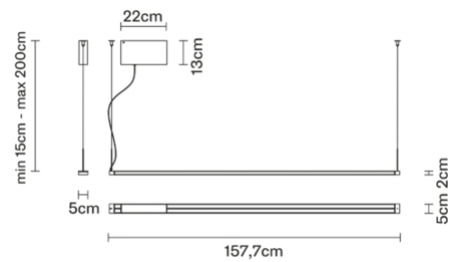

Pivot

F39A0275

Vittorio Massimo

Description

Pendant lamp with light grey painted aluminium structure. Light fitting adjustable 360 degrees.

Dimensions

Materials

Aluminium

Colour

Light grey

Family overview

Voltage

220-240V

Light source and alternatives

LED 1 x 70W
2700K
3900lm CRI 90+

Included accessories

LED, Electronic driver

Weights and packaging

Net weight: 2.575kg
Numbers of boxes: 1 x
Gross weight: 4.755kg
Box dimensions: 1.71 x 0.33 x 0.21 m

Specs

IP40  ADJUSTABLE SYSTEM