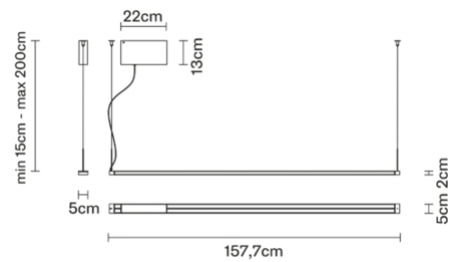

Pivot F39A0201

Vittorio Massimo

Description

Pendant lamp with white painted aluminium structure. Light fitting adjustable 360 degrees.

Dimensions

Materials

Aluminium

Colour

White

Voltage

220-240V

Light source and alternatives

LED 1 x 70W
2700K
3900lm CRI 90+

Included accessories

LED, Electronic driver

Weights and packaging

Net weight: 2.575kg
Numbers of boxes: 1 x
Gross weight: 4.755kg
Box dimensions: 1.71 x 0.33 x 0.21 m

Specs

IP40  ADJUSTABLE SYSTEM

Family overview