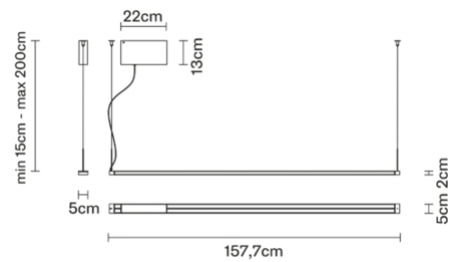

Pivot

F39A0176

Vittorio Massimo

Description

Pendant lamp with bronze anodized aluminium structure. Light fitting adjustable 360 degrees.

Dimensions

Materials

Aluminium

LED, Electronic driver

Weights and packaging

Net weight: 2.575kg
Numbers of boxes: 1 x
Gross weight: 4.755kg
Box dimensions: 1.71 x 0.33 x 0.21 m

Specs

IP40  ADJUSTABLE SYSTEM