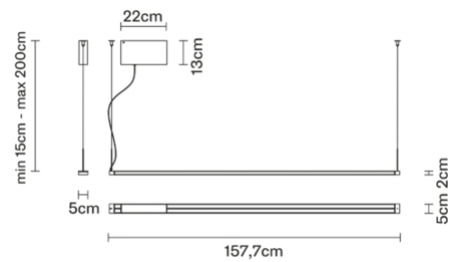

Pivot

F39A0175

Vittorio Massimo

Description

Pendant lamp with light grey painted aluminium structure. Light fitting adjustable 360 degrees.

Dimensions

Materials

Aluminium

Colour

Light grey

Family overview

Voltage

220-240V

Light source and alternatives

LED 1 x 70W
3000K
3900lm CRI 90+

Included accessories

LED, Electronic driver

Weights and packaging

Net weight: 2.575kg
Numbers of boxes: 1 x
Gross weight: 4.755kg
Box dimensions: 1.71 x 0.33 x 0.21 m

Specs

IP40  ADJUSTABLE SYSTEM