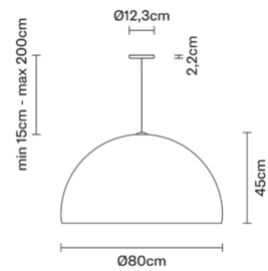

Oru F25A0841

Vim & Vigor

Description

Pendant lamp with a full copper structure, burnished outside and polished internally.

Dimensions

Materials

Metal

Materials

Included accessories

LED

Weights and packaging

Net weight: 11.1kg

Numbers of boxes: 1 x

Gross weight: 16kg

Box dimensions: 0.84 x 0.84 x 0.49 m

Specs