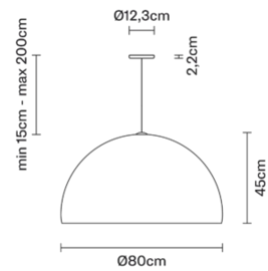

### Dimensions

### Weights and packaging

Net weight: 11.1kg  
Numbers of boxes: 1 x  
Gross weight: 16kg  
Box dimensions: 0.84 x 0.84 x 0.49 m