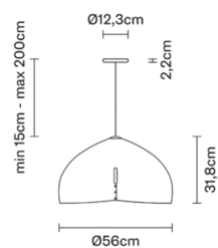


Voltage	Dimmable LED
220-240V	PHASE CUT 30%-100%

Light source and alternatives

E27 1 x 22W
Max Watt. 150W

Included accessories	Not included accessories
	Bulb

Weights and packaging

Net weight: 3.22kg
Numbers of boxes: 1 x
Gross weight: 4.81kg
Box dimensions: 0.6 x 0.6 x 0.4 m

Specs

IP20

Oru

F25A0343

Vim & Vigor

Description

Pendant lamp with spun metal structure, black paint on the outside and green colour on the inside.

Dimensions