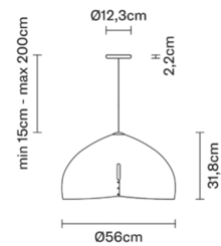


Voltage	Dimmable LED
220-240V	PHASE CUT 30%-100%

Light source and alternatives

E27 1 x 22W
Max Watt. 150W

Included accessories	Not included accessories
	Bulb

Weights and packaging

Net weight: 3.22kg
Numbers of boxes: 1 x
Gross weight: 4.81kg
Box dimensions: 0.6 x 0.6 x 0.4 m

Specs

IP20

Oru

F25A0303

Vim & Vigor

Description

Pendant lamp with spun metal structure, black paint on the outside and red colour on the inside.

Dimensions