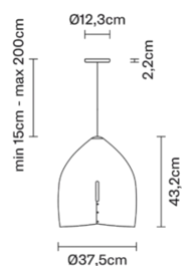


| | |
|----------|--------------------|
| Voltage | Dimmable LED |
| 220-240V | PHASE CUT 30%-100% |

Light source and alternatives

E27 1 x 22W
Max Watt. 150W

| | |
|----------------------|--------------------------|
| Included accessories | Not included accessories |
| | Bulb |

Weights and packaging

Net weight: 2.41kg
Numbers of boxes: 1 x
Gross weight: 3.77kg
Box dimensions: 0.51 x 0.51 x 0.51 m

Specs

IP20

Oru

F25A0173

Vim & Vigor

Description

Pendant lamp with spun metal structure, black paint on the outside and teal blue colour on the inside.

Dimensions

Materials

Metal

Materials

Copper - Metal

Colour

Teal blue