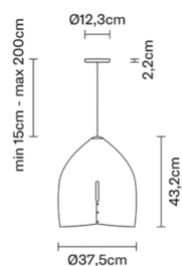


Voltage	Dimmable LED
220-240V	PHASE CUT 30%-100%

Light source and alternatives

E27 1 x 22W
Max Watt. 150W

Included accessories	Not included accessories
	Bulb

Weights and packaging

Net weight: 2.41kg
Numbers of boxes: 1 x
Gross weight: 3.77kg
Box dimensions: 0.51 x 0.51 x 0.51 m

Specs

IP20

Oru

F25A0143

Vim & Vigor

Description

Pendant lamp with spun metal structure, black paint on the outside and green colour on the inside.

Dimensions