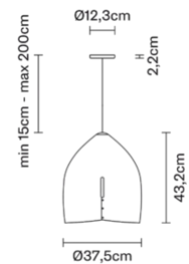


Voltage	Dimmable LED
220-240V	PHASE CUT 30%-100%

Light source and alternatives

E27 1 x 22W
Max Watt. 150W

Included accessories	Not included accessories
	Bulb

Weights and packaging

Net weight: 2.41kg
Numbers of boxes: 1 x
Gross weight: 3.77kg
Box dimensions: 0.51 x 0.51 x 0.51 m

Specs

IP20

Oru

F25A0103

Vim & Vigor

Description

Pendant lamp with spun metal structure, black paint on the outside and red colour on the inside.

Dimensions