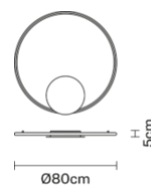

Olympic F45G2301

Lorenzo Truant

Description

Wall/ceiling lamp with white painted aluminium structure and plastic material diffuser.

Dimensions

Materials

Aluminium - Plastic

Colour

Weights and packaging

Net weight: 2.55kg

Numbers of boxes: 1 x

Gross weight: 6.8kg

Box dimensions: 0.96 x 0.96 x 0.1 m

Specs

IP40