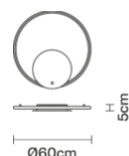

Olympic F45G7101

Lorenzo Truant

Description

Wall/ceiling lamp with white painted aluminium structure and plastic material diffuser.

Dimensions

Materials

Aluminium - Plastic

Colour

Weights and packaging

Net weight: 2kg

Numbers of boxes: 1 x

Gross weight: 7.5kg

Box dimensions: 0.79 x 0.79 x 0.1 m

Specs

IP40