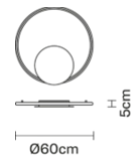

Olympic F45G2201

Lorenzo Truant

Description

Wall/ceiling lamp with white painted aluminium structure and plastic material diffuser.

Dimensions

Materials

Aluminium - Plastic

Colour

Weights and packaging

Net weight: 2kg

Numbers of boxes: 1 x

Gross weight: 7.5kg

Box dimensions: 0.79 x 0.79 x 0.1 m

Specs

IP40