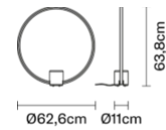

Olympic F45B0276

Lorenzo Truanti

Description

Table lamp with bronze anodized aluminium structure and plastic material diffuser.

Dimensions

Materials

Aluminium - Plastic

Colour

Weights and packaging

Net weight: 4.42kg

Numbers of boxes: 1 x Base

Gross weight: 2.135kg

Box dimensions: 0.16 x 0.16 x 0.16 m

Numbers of boxes: 1 x Diffuser

Gross weight: 2.46kg

Box dimensions: 0.79 x 0.79 x 0.1 m