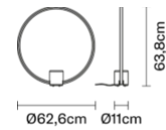

Olympic F45B0201

Lorenzo Truanti

Description

Table lamp with white painted aluminium structure and plastic material diffuser.

Dimensions

Materials

Aluminium - Plastic

Colour

Weights and packaging

Net weight: 4.42kg

Numbers of boxes: 1 x Base

Gross weight: 2.135kg

Box dimensions: 0.16 x 0.16 x 0.16 m

Numbers of boxes: 1 x Diffuser

Gross weight: 2.46kg

Box dimensions: 0.79 x 0.79 x 0.1 m