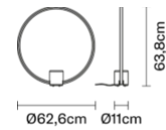

Olympic F45B0176

Lorenzo Truanti

Description

Table lamp with bronze anodized aluminium structure and plastic material diffuser.

Dimensions

Materials

Aluminium - Plastic

Colour

Weights and packaging

Net weight: 4.42kg

Numbers of boxes: 1 x Base
Gross weight: 2.135kg
Box dimensions: 0.16 x 0.16 x 0.16 m

Numbers of boxes: 1 x Diffuser
Gross weight: 2.46kg
Box dimensions: 0.79 x 0.79 x 0.1 m