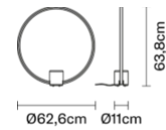

Olympic F45B0101

Lorenzo Truanti

Description

Table lamp with white painted aluminium structure and plastic material diffuser.

Dimensions

Materials

Aluminium - Plastic

Colour

Weights and packaging

Net weight: 4.42kg

Numbers of boxes: 1 x Base
Gross weight: 2.135kg
Box dimensions: 0.16 x 0.16 x 0.16 m

Numbers of boxes: 1 x Diffuser
Gross weight: 2.46kg
Box dimensions: 0.79 x 0.79 x 0.1 m