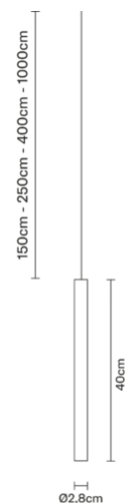


Voltage
700mA

Light source and alternatives

LED 1 x 2.1W
2700K
CRI 80+

Included accessories
LED

Weights and packaging

Net weight: 0.15kg

Numbers of boxes: 1 x

Gross weight: 0.25kg

Box dimensions: 0.48 x 0.09 x 0.09 m

Specs

IP55

Multispot F32L0400

Marc Sadler

Description

Pendant fitting with transparent borosilicate glass diffuser with internal cylinder in plastic material and anodized aluminium structure.

Dimensions

Materials

Pyrex® glass

Materials

Pyrex® glass - Aluminium

Colour

Transparent

Family overview