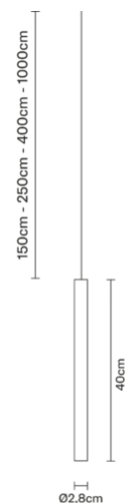


Voltage
700mA

Light source and alternatives

LED 1 x 2.1W
2700K
CRI 80+

Included accessories
LED

Weights and packaging

Net weight: 0.15kg

Numbers of boxes: 1 x

Gross weight: 0.25kg

Box dimensions: 0.48 x 0.09 x 0.09 m

Specs

IP55

Multispot F32L0300

Marc Sadler

Description

Pendant fitting with transparent borosilicate glass diffuser with internal cylinder in plastic material and anodized aluminium structure.

Dimensions

Materials

Pyrex® glass

Materials

Pyrex® glass - Aluminium

Colour

Transparent

Family overview