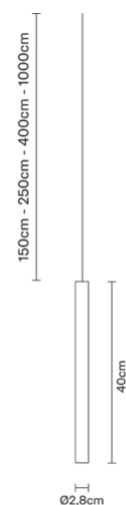

---

Voltage  
700mA

---

Light source and alternatives

LED 1 x 2.1W  
2700K  
CRI 80+

---

Included accessories  
LED

---

Weights and packaging

Net weight: 0.15kg

Numbers of boxes: 1 x

Gross weight: 0.25kg

Box dimensions: 0.48 x 0.09 x 0.09 m

---

Specs

IP55

## Multispot F32L0200

---

Marc Sadler

Description

Pendant fitting with transparent borosilicate glass diffuser with internal cylinder in plastic material and anodized aluminium structure.

---

Dimensions

---