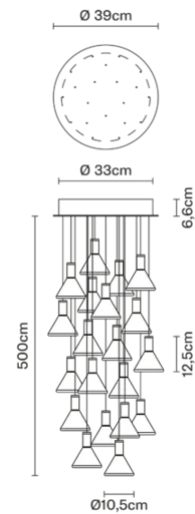

Multispot F32A4400

Marc Sadler

Description

Pendant lamp with transparent borosilicate glass diffusers, sandblasted at the bottom. Black anodized metal structures, white painted metal canopy.

Dimensions

Voltage
220-240V

Dimmable LED
PUSH 1..10V DALI

Light source and alternatives

LED 20 x 2.1W
2700K
CRI 80+

Included accessories

LED, Dimmable electronic driver

Weights and packaging

Net weight: 7.883kg

Numbers of boxes: 1 x Structure

Gross weight: 6.985kg

Box dimensions: 0.51 x 0.51 x 0.27 m

Numbers of boxes: 4 x Diffusers

Gross weight: 0.972kg

Box dimensions: 0.41 x 0.25 x 0.14 m

Specs

IP40-55

Materials