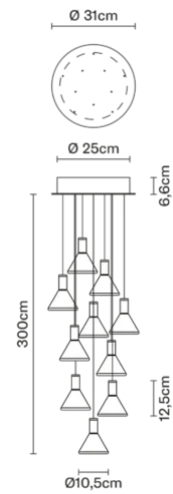

Multispot F32A4300

Marc Sadler

Description

Pendant lamp with transparent borosilicate glass diffusers, sandblasted at the bottom. Black anodized metal structures, white painted metal canopy.

Dimensions

Voltage
220-240V

Dimmable LED
PUSH 1..10V DALI

Light source and alternatives

LED 10 x 2.1W
2700K
CRI 80+

Included accessories

LED, Dimmable electronic driver

Weights and packaging

Net weight: 4.274kg

Numbers of boxes: 1 x Structure

Gross weight: 3.93kg

Box dimensions: 0.4 x 0.4 x 0.22 m

Numbers of boxes: 2 x Diffusers

Gross weight: 0.972kg

Box dimensions: 0.41 x 0.25 x 0.14 m

Specs

IP40-55

Materials