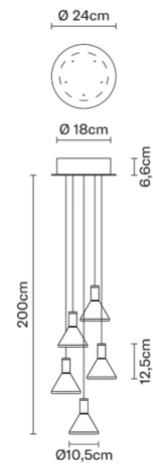

### Dimensions

Voltage  
220-240V

Dimmable LED  
PUSH 1..10V

### Weights and packaging

Net weight: 2.402kg

Numbers of boxes: 1 x Structure

Gross weight: 2.59kg

Box dimensions: 0.36 x 0.36 x 0.2 m

Numbers of boxes: 1 x Diffusers

Gross weight: 0.972kg

Box dimensions: 0.41 x 0.25 x 0.14 m