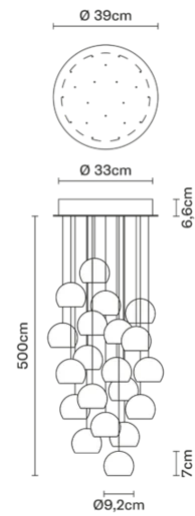

Multispot F32A2400

Marc Sadler

Description

Pendant lamp with transparent crystal glass diffusers. White painted metal canopy.

Dimensions

Voltage
220-240V

Dimmable LED
PUSH 1..10V DALI

Light source and alternatives

LED 20 x 2W
3000K
CRI 80+

Included accessories

LED, Dimmable electronic driver

Weights and packaging

Net weight: 17.2kg

Numbers of boxes: 1 x Structure

Gross weight: 6.985kg

Box dimensions: 0.51 x 0.51 x 0.27 m

Numbers of boxes: 4 x Diffusers

Gross weight: 3.265kg

Box dimensions: 0.36 x 0.24 x 0.12 m

Specs

IP40-55

Materials

Glass - Metal

Colour