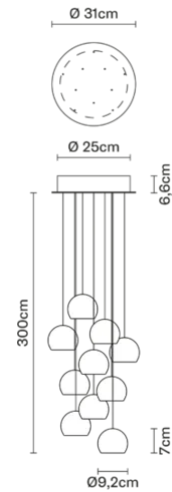

Multispot F32A2300

Marc Sadler

Description

Pendant lamp with transparent crystal glass diffusers. White painted metal canopy.

Dimensions

Voltage
220-240V

Dimmable LED
PUSH 1..10V DALI

Light source and alternatives

LED 10 x 2W
3000K
CRI 80+

Included accessories

LED, Dimmable electronic driver

Weights and packaging

Net weight: 8.93kg

Numbers of boxes: 1 x Structure

Gross weight: 3.93kg

Box dimensions: 0.4 x 0.4 x 0.22 m

Numbers of boxes: 2 x Diffusers

Gross weight: 3.265kg

Box dimensions: 0.36 x 0.24 x 0.12 m

Specs

IP40-55

Materials

Glass - Metal

Colour