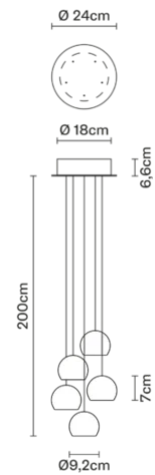

Multispot F32A2200

Marc Sadler

Description

Pendant lamp with transparent crystal glass diffusers. White painted metal canopy.

Dimensions

Voltage
220-240V

Dimmable LED
PUSH 1..10V

Light source and alternatives

LED 5 x 2W
3000K
CRI 80+

Included accessories

LED, Dimmable electronic driver

Weights and packaging

Net weight: 4.73kg

Numbers of boxes: 1 x Structure

Gross weight: 2.59kg

Box dimensions: 0.36 x 0.36 x 0.2 m

Numbers of boxes: 1 x Diffusers

Gross weight: 3.265kg

Box dimensions: 0.36 x 0.24 x 0.12 m

Specs

IP40-55

Materials

Glass - Metal

Colour