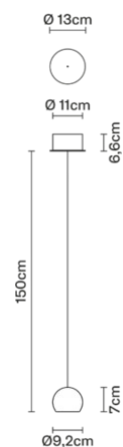

Multispot F32A2100

Marc Sadler

Description

Pendant lamp with transparent crystal glass diffuser. White painted metal canopy.

Dimensions

Voltage
220-240V

Dimmable LED
PUSH 1..10V

Light source and alternatives

LED 1 x 2W
3000K
CRI 80+

Included accessories

LED, Dimmable electronic driver

Weights and packaging

Net weight: 0.97kg
Numbers of boxes: 1 x
Gross weight: 1.575kg
Box dimensions: 0.36 x 0.18 x 0.18 m

Specs

IP40-55

Materials

Glass - Metal

Colour

Transparent

Family overview