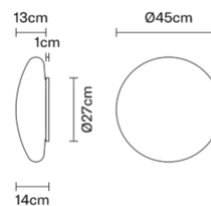

### Dimensions

### Weights and packaging

Net weight: 4.18kg  
Numbers of boxes: 1 x  
Gross weight: 5.41kg  
Box dimensions: 0.56 x 0.56 x 0.22 m