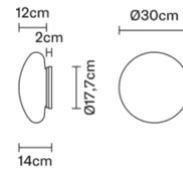

Lumi

F07G0901

Alberto Saggia & Valerio Sommella

Description

Wall/ceiling lamp with diffuser in satin-finish white blown glass. Supporting structure made of metal or polyester reinforced with glass fibre, painted white.

Dimensions

Materials

Glass - Metal

Colour

White

Voltage 220-240V
Dimmable LED
PHASE CUT 30%-100%

Light source and alternatives

E27 1 x 15W
Max Watt. 100W

Included accessories
Not included accessories
Bulb

Weights and packaging

Net weight: 1.63kg
Numbers of boxes: 1 x
Gross weight: 2.28kg
Box dimensions: 0.4 x 0.4 x 0.22 m

Specs
IP40

Family overview