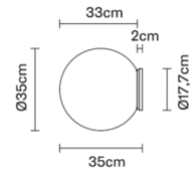

Lumi

F07G2901

Alberto Saggia & Valerio Sommella

Description

Wall/ceiling lamp with diffuser in satin-finish white blown glass. Supporting structure made of metal or polyester reinforced with glass fibre, painted white.

Dimensions

Materials

Glass - Metal

Materials

Glass - Grivory®

Colour

White

Voltage	Dimmable LED
220-240V	PHASE CUT 30%-100%

Light source and alternatives

E27 1 x 22W
Max Watt. 150W

Included accessories	Not included accessories
	Bulb

Weights and packaging

Net weight: 2.69kg
Numbers of boxes: 1 x
Gross weight: 3.42kg
Box dimensions: 0.48 x 0.48 x 0.46 m