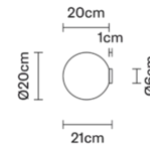

Lumi

F07G2701

Alberto Saggia & Valerio Sommella

Description

Wall/ceiling lamp with diffuser in satin-finish white blown glass. Supporting structure made of metal or polyester reinforced with glass fibre, painted white.

Dimensions

Materials

Glass - Metal

Materials

Glass - Grivory®

Colour

White

| | |
|----------|--------------------|
| Voltage | Dimmable LED |
| 220-240V | PHASE CUT 30%-100% |

Light source and alternatives

G9 1 x 4.5W
Max Watt. 60W

| | |
|----------------------|--------------------------|
| Included accessories | Not included accessories |
| | Bulb |

Weights and packaging

Net weight: 0.742kg
Numbers of boxes: 1 x
Gross weight: 0.94kg
Box dimensions: 0.27 x 0.27 x 0.27 m