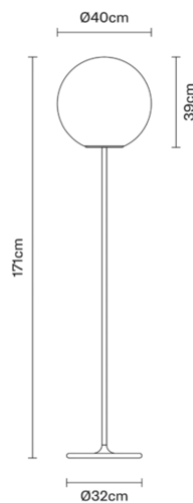

### Description

Floor lamp with diffuser in satin-finish white blown glass. Supporting structure made of metal or polyester reinforced with glass fibre, painted white.

### Dimensions

Voltage  
220-240V

### Weights and packaging

Net weight: 8.805kg

Numbers of boxes: 1 x Base  
Gross weight: 5.73kg  
Box dimensions: 0.36 x 0.36 x 0.15 m

Numbers of boxes: 1 x Stem  
Gross weight: 3.405kg  
Box dimensions: 0.4 x 0.25 x 1.9 m

Numbers of boxes: 1 x Diffuser  
Gross weight: 4kg  
Box dimensions: 0.48 x 0.48 x 0.46 m

Specs  
IP40