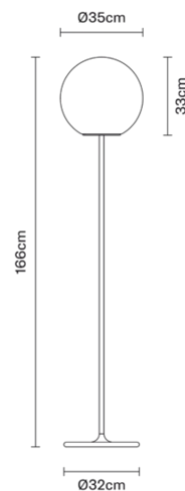

Lumi F07C0901

Alberto Saggia & Valerio Sommella

Description

Floor lamp with diffuser in satin-finish white blown glass. Supporting structure made of metal or polyester reinforced with glass fibre, painted white.

Dimensions

Voltage
220-240V

Light source and alternatives

E27 1 x 22W
Max Watt. 150W

Included accessories

Weights and packaging

Net weight: 7.8kg

Numbers of boxes: 1 x Base
Gross weight: 5.73kg
Box dimensions: 0.36 x 0.36 x 0.15 m

Numbers of boxes: 1 x Stem
Gross weight: 3.405kg
Box dimensions: 0.4 x 0.25 x 1.9 m

Numbers of boxes: 1 x Diffuser
Gross weight: 2.82kg
Box dimensions: 0.48 x 0.48 x 0.46 m

Specs

IP40

Materials

Glass - Metal