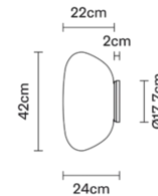

Lumi

F07G2101

Alberto Saggia & Valerio Sommella

Description

Wall/ceiling lamp with diffuser in satin-finish white blown glass. Supporting structure made of metal or polyester reinforced with glass fibre, painted white.

Dimensions

Materials

Glass - Metal

Colour

White

Voltage	Dimmable LED
220-240V	PHASE CUT 30%-100%

Light source and alternatives

E27 1 x 15W
Max Watt. 150W

Included accessories	Not included accessories
	Bulb

Weights and packaging

Net weight: 2.76kg
Numbers of boxes: 1 x
Gross weight: 5.22kg
Box dimensions: 0.6 x 0.6 x 0.3 m

Specs

IP40

Family overview