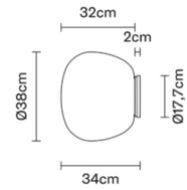

### Description

Wall/ceiling lamp with diffuser in satin-finish white blown glass. Supporting structure made of metal or polyester reinforced with glass fibre, painted white.

### Dimensions

### Weights and packaging

Net weight: 3.01kg  
Numbers of boxes: 1 x  
Gross weight: 4.2kg  
Box dimensions: 0.48 x 0.48 x 0.46 m