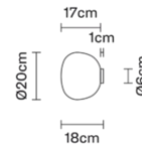

### Dimensions

### Weights and packaging

Net weight: 0.702kg  
Numbers of boxes: 1 x  
Gross weight: 0.9kg  
Box dimensions: 0.27 x 0.27 x 0.27 m