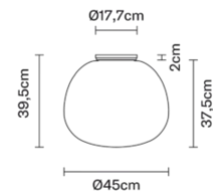

### Dimensions

### Weights and packaging

Net weight: 3.61kg  
Numbers of boxes: 1 x  
Gross weight: 6.1kg  
Box dimensions: 0.58 x 0.58 x 0.51 m