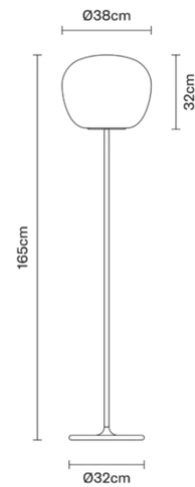

### Description

Floor lamp with diffuser in satin-finish white blown glass. Supporting structure made of metal or polyester reinforced with glass fibre, painted white.

### Dimensions

Voltage  
220-240V

### Weights and packaging

Net weight: 8.97kg

Numbers of boxes: 1 x Base  
Gross weight: 3.26kg  
Box dimensions: 0.36 x 0.36 x 0.15 m

Numbers of boxes: 1 x Stem  
Gross weight: 3.405kg  
Box dimensions: 0.4 x 0.25 x 1.9 m

Numbers of boxes: 1 x Diffuser  
Gross weight: 4.2kg  
Box dimensions: 0.52 x 0.52 x 0.45 m

Specs  
IP40

Materials  
Glass - Metal

Colour  
White